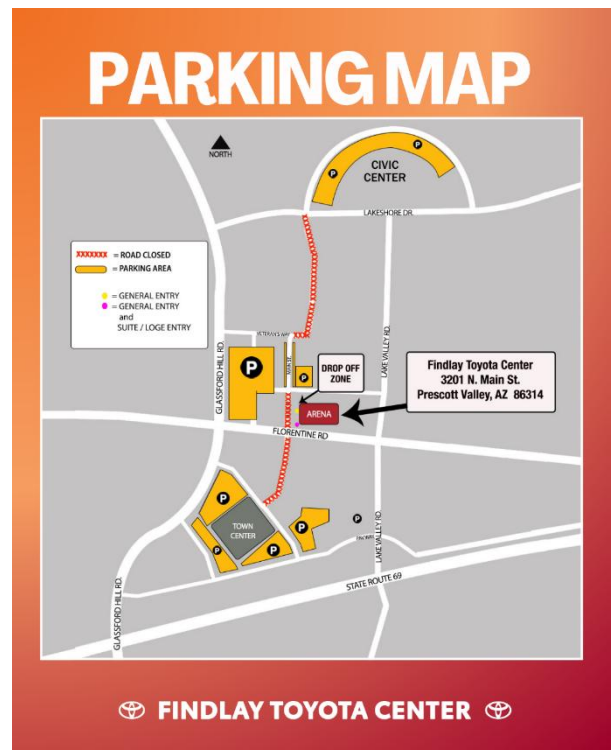

PARKING

- **Please rideshare and arrive early to find parking** and allow extra time for road closures along Main Street due to a special event taking place in the Town Center.
- **Free parking** is available in the Findlay Toyota Center (FTC) parking lots.
- **Parking is also available in the Town Center parking lots or at the Civic Center.**
- **Road Closures:** Main Street in front of the arena and between Lakeshore and the Town Center will be closed (see map)
- **Drop-off and pick-up are available on the Northwest corner of the arena.**

PHOTOGRAPHY/VIDEO

Mobile device photos allowed. Professional cameras and video recorders not allowed.

TAILGATING

Tailgating is permitted in the arena parking lot before the game, however no restrooms will be available until doors open.

- Gas barbecues only (no charcoal)
- No glass containers
- Please dispose of all trash in designated receptacles or pack it out with you

ENTRANCES / BAG POLICY / EXPRESS ENTRY

- **This event has a clear-bag policy in effect.**
- **Bags must be clear plastic or vinyl (no tint) and must not exceed 12" x 12" x 6".**
- **Non-transparent wallets or small clutches are permitted but must not exceed 9" x 5" x 2".**
Exceptions: Medically necessary items and diaper bags for children under 2 years old are allowed, but all will be inspected at security checkpoints.
- **Suite and Loge ticket holders** may enter through the dedicated Express Entry Line located to the right at the main doors. The main doors are located on the corner of Florentine Rd and Main St (near the flag poles.)
- **Doors will be open on both the front corners of the arena.**