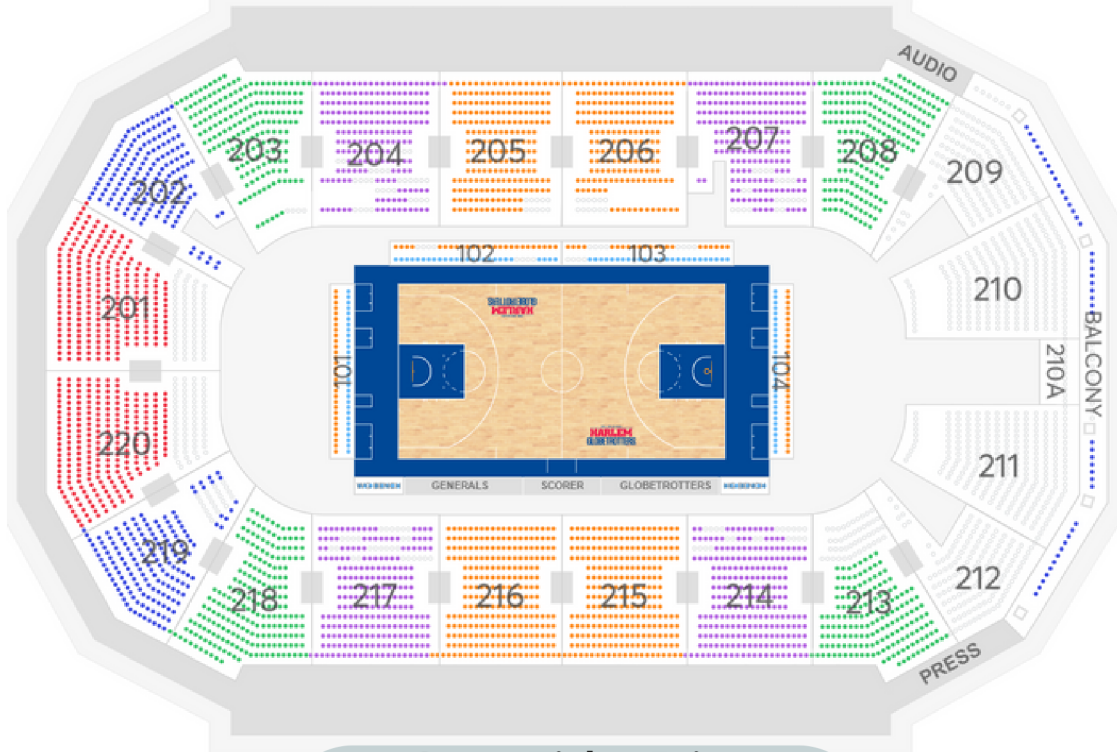

# GROUPS OF 10+ SAVE UP TO 25% OFF PER TICKET!

Additional Fees incur online. Pricing subject to change. No refunds or exchanges. Discount not available on all price levels. For more event info: [www.findlaytoyotacenter.com/events](http://www.findlaytoyotacenter.com/events)

### Group Ticket Prices

P2		<del>\$104.75</del>	\$82.25
P3		<del>\$79.25</del>	\$62.50
P4		<del>\$68.75</del>	\$54.50
P5		<del>\$56.50</del>	\$45.25
P6		<del>\$46.25</del>	\$38

Order Online: [www.ticketmaster.com](http://www.ticketmaster.com)  
 Box Office Hours: Mon-Fri 10am - 3pm  
 3201 N. Main St. | Prescott Valley, AZ 86314