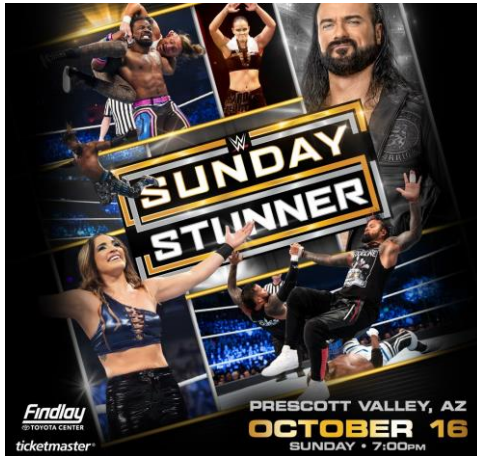

## WWE SUNDAY STUNNER

For the first time ever , WWE SUNDAY STUNNER comes to the Findlay Toyota Center in Prescott Valley, October 16<sup>th</sup> . This will be a full night of WWE entertainment you wont want to miss !

### FOREIGNER SUITES

- Private access
- Padded seats
- Use of exclusive suite level restrooms
- Direct elevator access
- Access to Suite Level Lounge
- TV monitors
- Wet bar and refrigerator

Size	Ticket Qty	SUITE PRICE
16 Person	16	\$ 800 -\$1000 ( 16 tickets)
SOUTH PARTY SUITE	29	\$1450 ( 29 tickets)