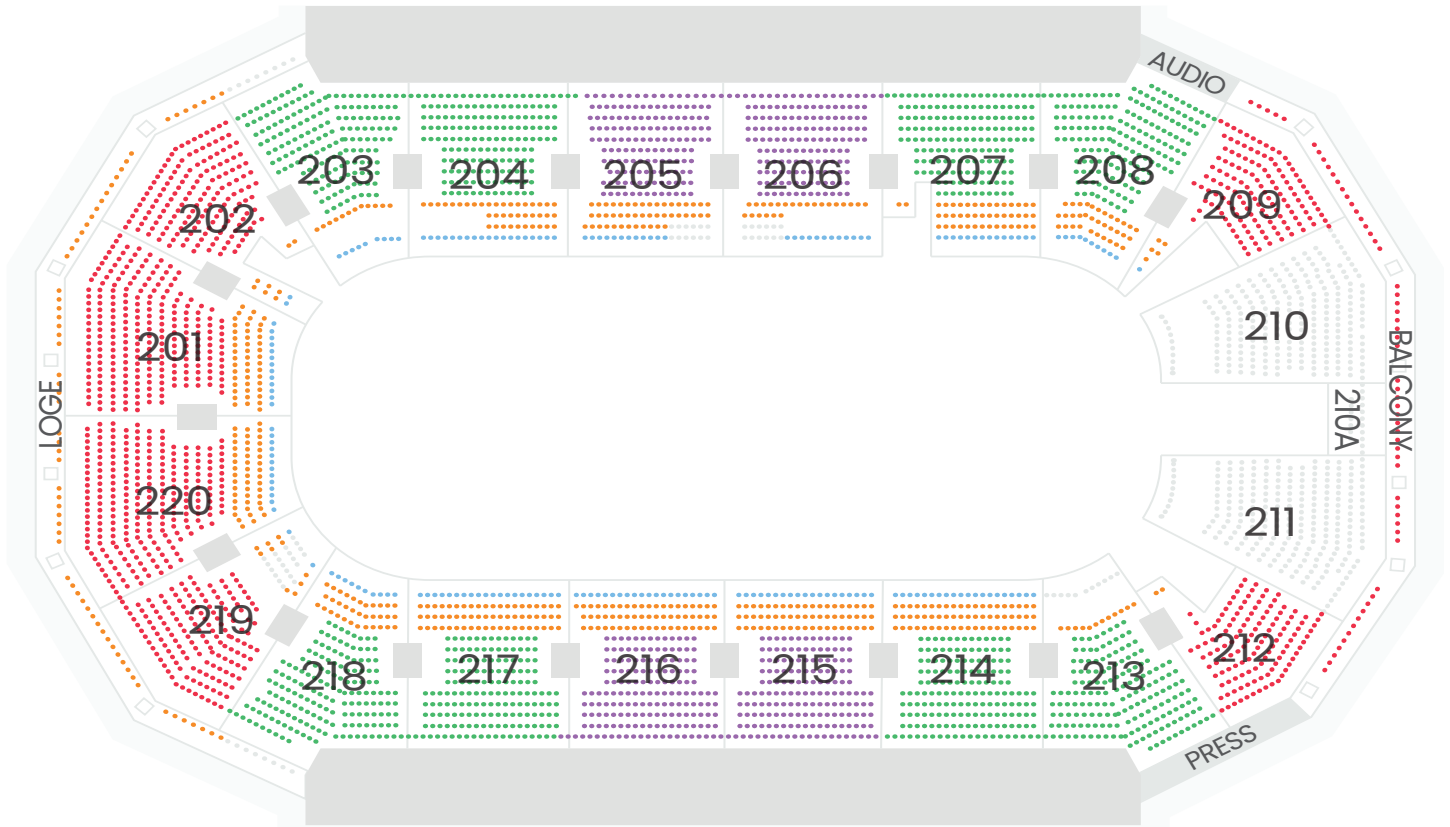

NORTHERN AZ WRANGLERS **SEASON TICKETS** **ON SALE NOW!**

	FIRST ROW \$364		CENTER \$244
	ROWS 2-4 \$324		SIDES \$204
	LOGE \$324		END ZONE \$132

INDIVIDUAL TICKETS GO ON SALE APRIL 16, 2021

TICKETS (928) 379-5581