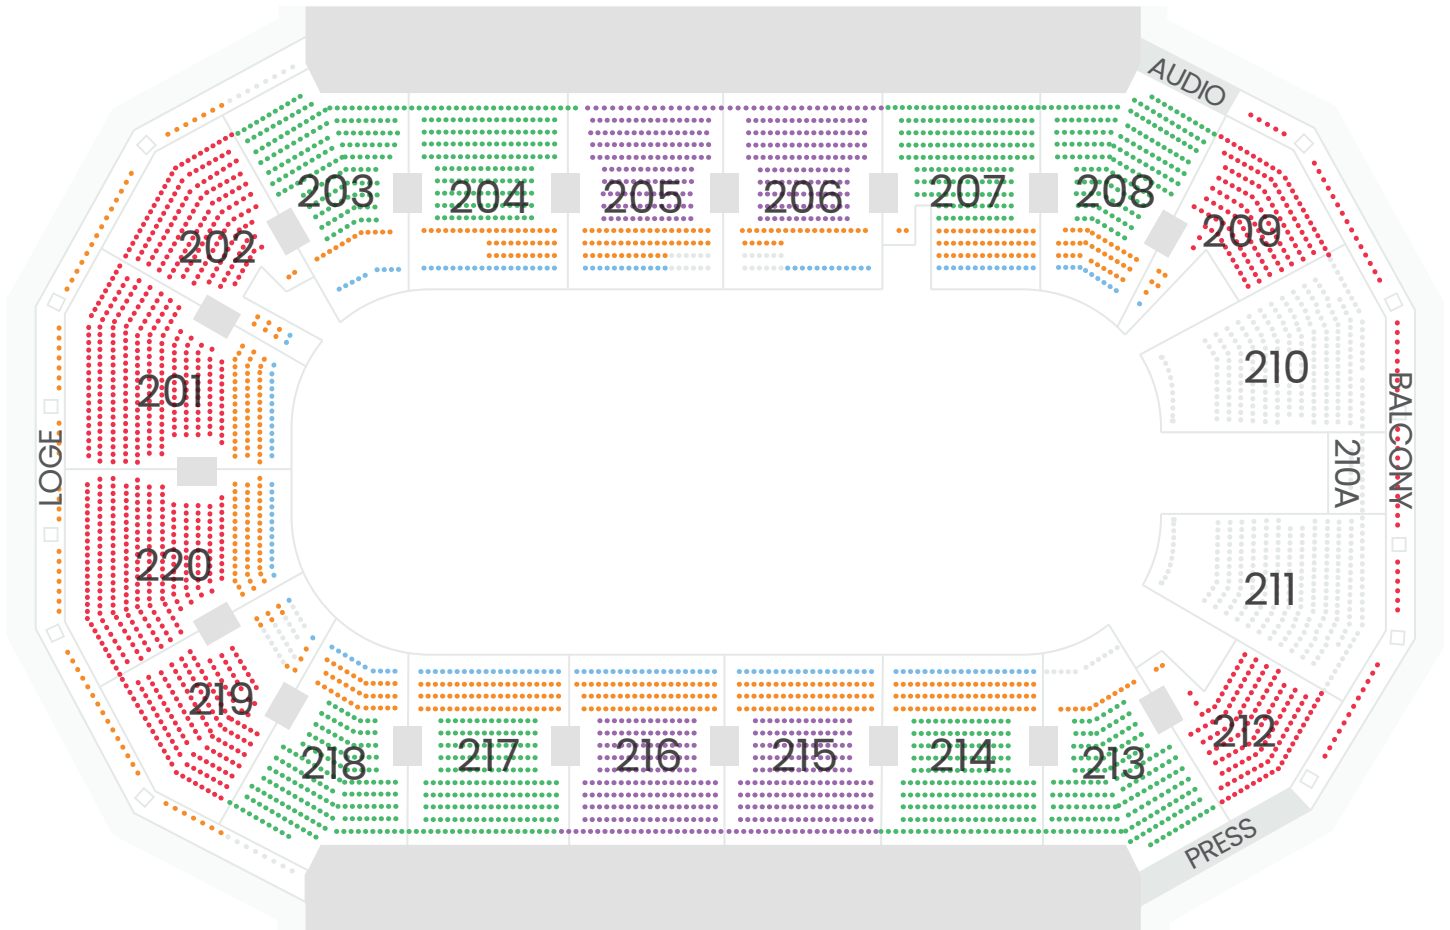

NORTHERN AZ WRANGLERS **SEASON TICKETS** **ON SALE NOW!**

	FIRST ROW \$364		CENTER \$244
	ROWS 2-4 \$324		SIDES \$204
	LOGE \$324		END ZONE \$132

TICKETS (928) 379-5581

SEASON BEGINS MARCH 2021

Season seat prices are for 8 home games. Prices include all fees. Reserve your season seat today with a \$50 deposit per seat (does not include balcony seats or suites). For more information please contact Trey Medlock at treyedlock@nazwranglers.com or go to the Findlay Toyota Center website at www.findlaytoyotacenter.com