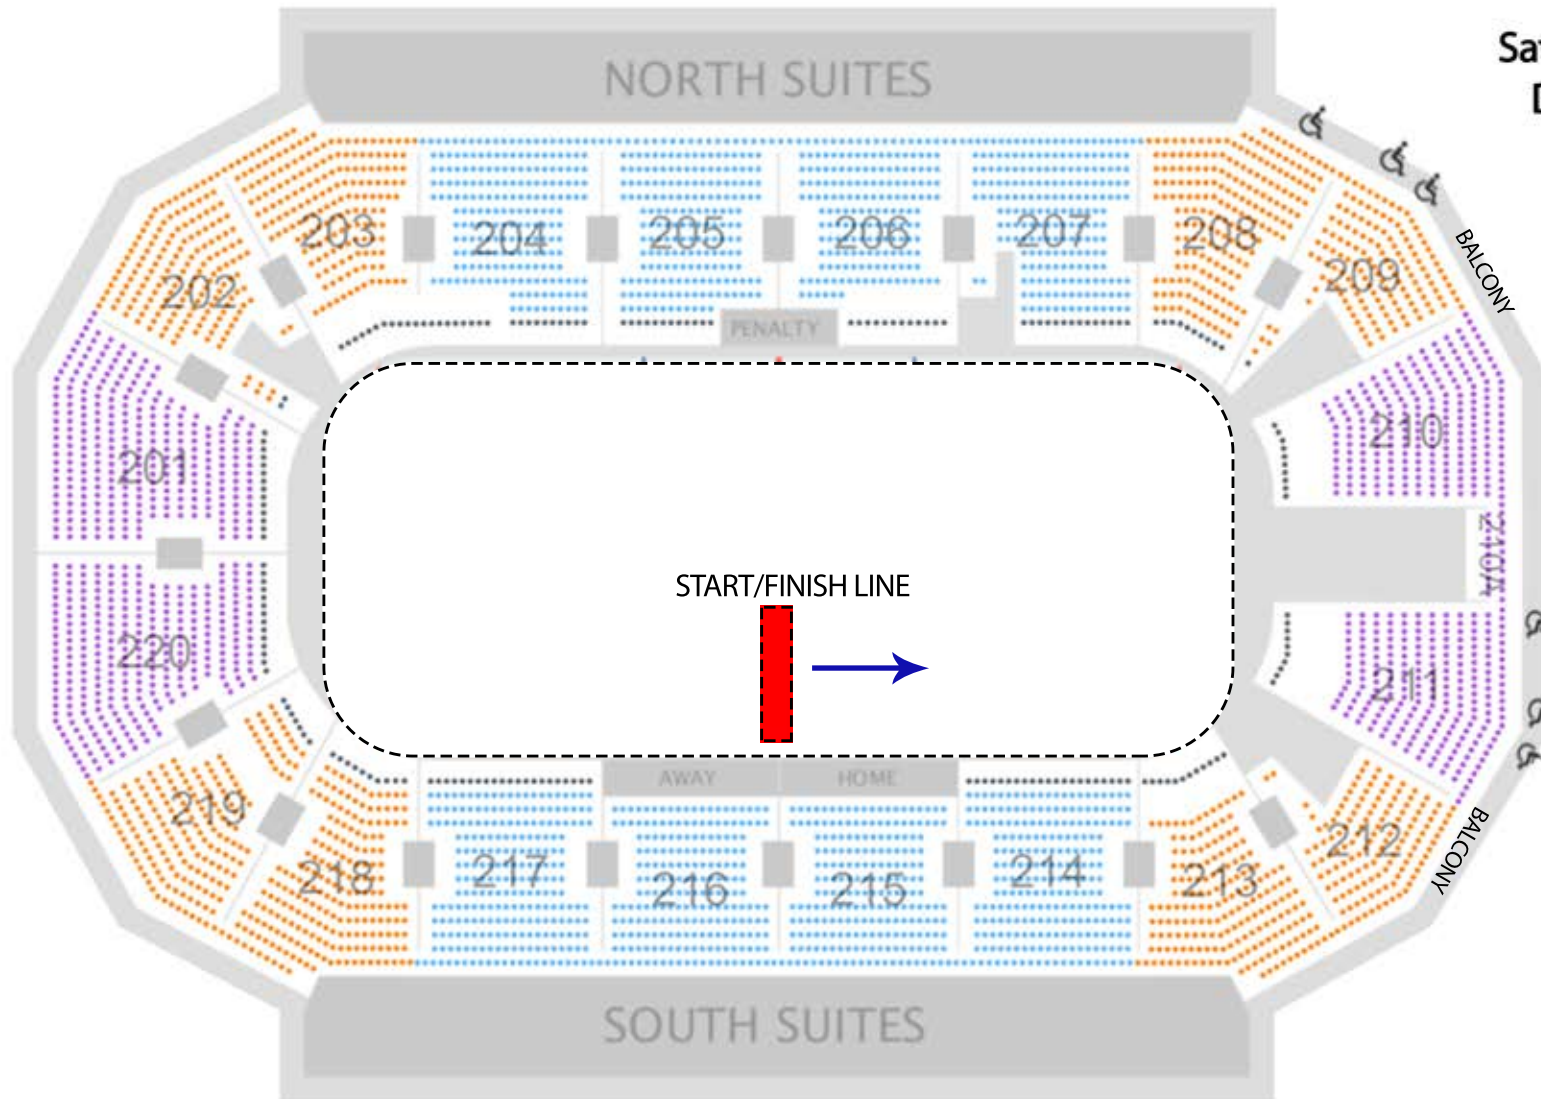

**World Championship
ICE RACING**
Saturday Dec 1 7:30PM
Doors Open 6:30PM

BOX OFFICE TICKET PRICES
Online or Phone Orders incur additional fees.

	Adult 13+	Kids 12& Under
● P1	\$29	\$14
● P2	\$25	\$12
● P3	\$20	\$10
Balcony	\$20	\$10

ADA seating available in Balcony

All ticket prices increase \$3 on event day.

PRESCOTT VALLEY EVENT CENTER
BOX OFFICE - 3201 N MAIN ST
PRESCOTT VALLEY, AZ
928.772.1819

Order Online: www.ticketmaster.com
Order by Phone: 800-745-3000
Box Office Hours: Mon-Fri 10am - 5pm