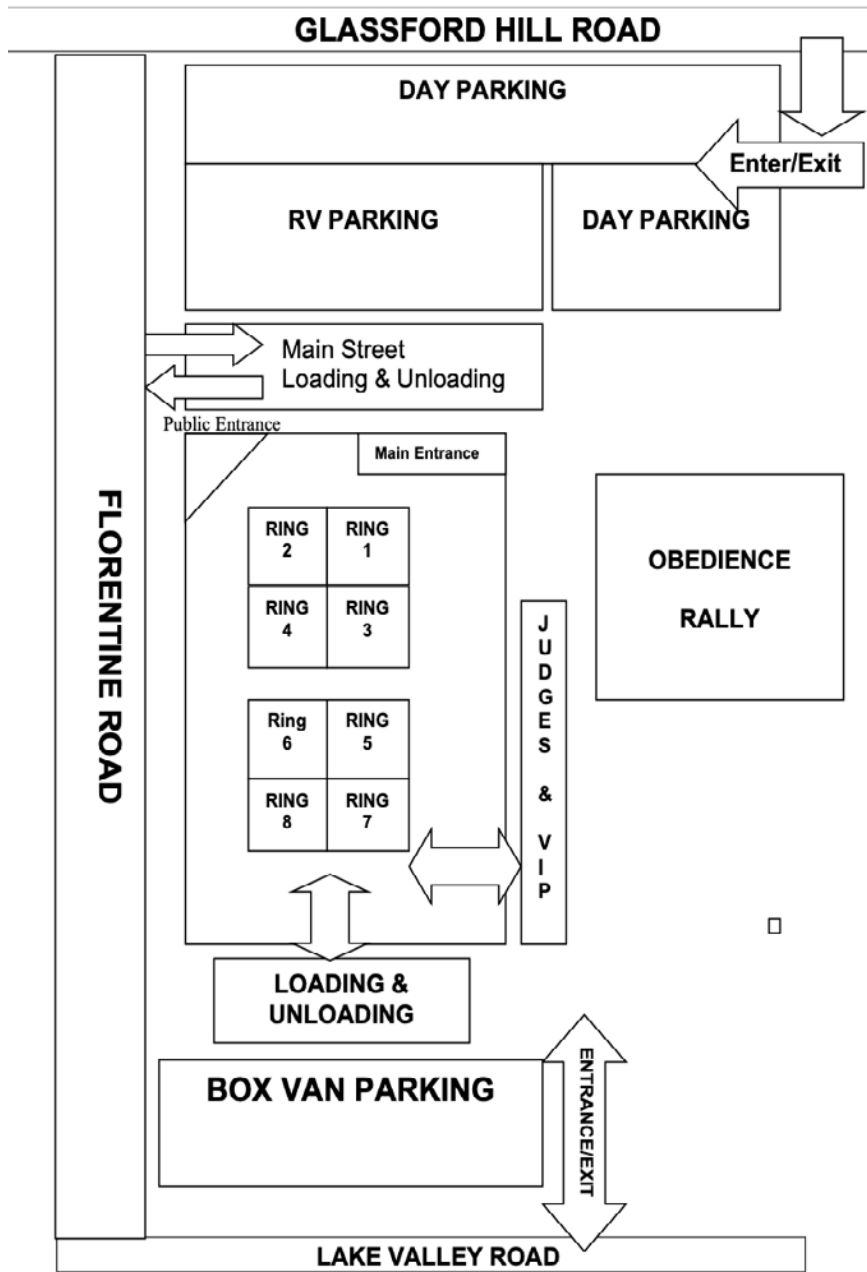

JUDGING PROGRAM BY ALPHABETICAL ORDER							
BREED	FRI		SAT		SUN		
	RING	TIME	RING	TIME	RING	TIME	
AFFENP	8	2:00 pm	8	1:20 pm	5	2:10 pm	
AFGHAN	1	12:45 pm	3	11:20 am	6	1:15 pm	
AIREDALE	1	11:05 am	5	1:05 pm	1	10:05 am	
AKITA	8	10:20 am	8	10:10 am	8	1:10 pm	
ALAS MAL	8	11:25 am	8	10:10 am	8	1:10 pm	
AM STAFF	1	9:00 am	5	8:00 am	8	10:25 am	
AMER ESK DOG	2	1:05 pm	2	12:40 pm	2	12:50 pm	
AUST SHEP	6	9:00 am	7	9:10 am	3	9:05 am	
AUSTR CATTDOG	6	8:00 am	7	8:00 am	3	8:00 am	
AUSTR TERR	1	11:05 am	5	1:05 pm	1	10:05 am	
BASENJI	5	9:20 am	3	8:00 am	6	1:15 pm	
BASSET	5	12:45 pm	3	8:00 am	6	8:00 am	
BEAGLE-13 IN	5	9:20 am	3	8:00 am	6	1:15 pm	
BEAGLE-15 IN	5	9:20 am	3	8:00 am	6	1:15 pm	
BEAUCERON	6	8:00 am	7	8:00 am	3	8:00 am	
BEL MAL	6	8:00 am	7	8:00 am	3	8:00 am	
BEL SHP			7	1:10 pm			
BEL TERV			7	1:10 pm			
BERG PICARD	6	9:00 am	7	1:10 pm	1	10:05 am	
BERGAMASCO	6	1:10 pm	7	1:10 pm	3	10:10 am	
BERNS MTN	8	10:20 am	8	12:15 pm	8	1:10 pm	
BICHON	2	9:30 am	2	10:50 am	2	12:50 pm	
BIEWER TERR	3	10:25 am	4	10:45 am	5	2:10 pm	
BLOODHND	5	12:45 pm	3	10:25 am	6	1:15 pm	
BOERBOEL	8	10:20 am	8	10:10 am	8	1:10 pm	
BORDER COLL	6	9:00 am	7	9:10 am	1	8:00 am	
BORDER TERR	1	10:05 am	5	9:00 am	1	8:00 am	
BORZOI	5	10:30 am	3	10:25 am	6	1:15 pm	
BOSTON TERR	2	8:00 am	2	8:00 am	2	8:00 am	
BOUV DES FLAN	6	1:10 pm	7	1:10 pm	3	11:10 am	
BOXER	8	9:15 am	8	8:00 am	8	9:15 am	
BOXER			8	8:15 am			
BRIARD	6	1:10 pm	7	1:10 pm	3	11:10 am	
BRITTANY	8	10:20 am	6	9:15 am	7	9:10 am	
BRUSS GRIF	3	10:25 am	4	10:45 am	5	10:40 am	
BULLDOG	2	8:00 am	2	8:00 am	2	8:00 am	
BULLMASTIFF	8	10:20 am	8	12:15 pm	8	1:10 pm	
CAIRN TERR	1	10:05 am	5	9:00 am	1	8:00 am	
CANE CORSO	8	10:20 am	8	11:15 am	8	1:10 pm	
CARD WELSH CORG	6	8:00 am	7	2:15 pm	3	8:00 am	
CAV KING CH	3	10:25 am	4	9:25 am	5	10:40 am	
CESKY TERRIER	1	11:30 am	5	1:05 pm	8	1:10 pm	
CHIHUA LONG	3	9:20 am	8	1:20 pm	5	8:00 am	
CHIHUA SMOOTH	3	8:00 am	8	1:20 pm	5	8:00 am	
CHIN CREST	3	10:25 am	4	9:25 am	5	10:40 am	
CHIN SHAR-PEI	2	1:05 pm	2	8:00 am	2	8:00 am	
CHOW					2	12:50 pm	
CKR SPN ASCOB	4	10:50 am	6	12:00 pm	7	11:20 am	
CKR SPN BLACK	4	12:40 pm	6	12:00 pm	7	1:10 pm	
CKR SPN PARTI			6	12:00 pm	7	11:20 am	
CLUMBER SPN	4	12:40 pm	6	12:00 pm	7	10:15 am	
COLL ROUGH	6	1:10 pm	7	1:10 pm	3	11:10 am	
COLL SMOOTH	6	1:10 pm	7	1:10 pm	3	11:10 am	
COTON DE TUL	2	9:30 am	2	9:40 am	2	12:50 pm	
DACH LONG	5	8:00 am	3	9:05 am	6	9:15 am	
DACH SMOOTH	5	9:20 am	3	9:05 am	6	8:00 am	
DACH WIRE	5	8:00 am	3	9:05 am	6	9:15 am	
DALMATIAN	2	10:30 am	2	9:40 am	2	10:20 am	
DOBERMAN	8	8:00 am	8	8:15 am	8	8:00 am	
DOGUES DE BOR	8	10:20 am	8	10:10 am	8	1:10 pm