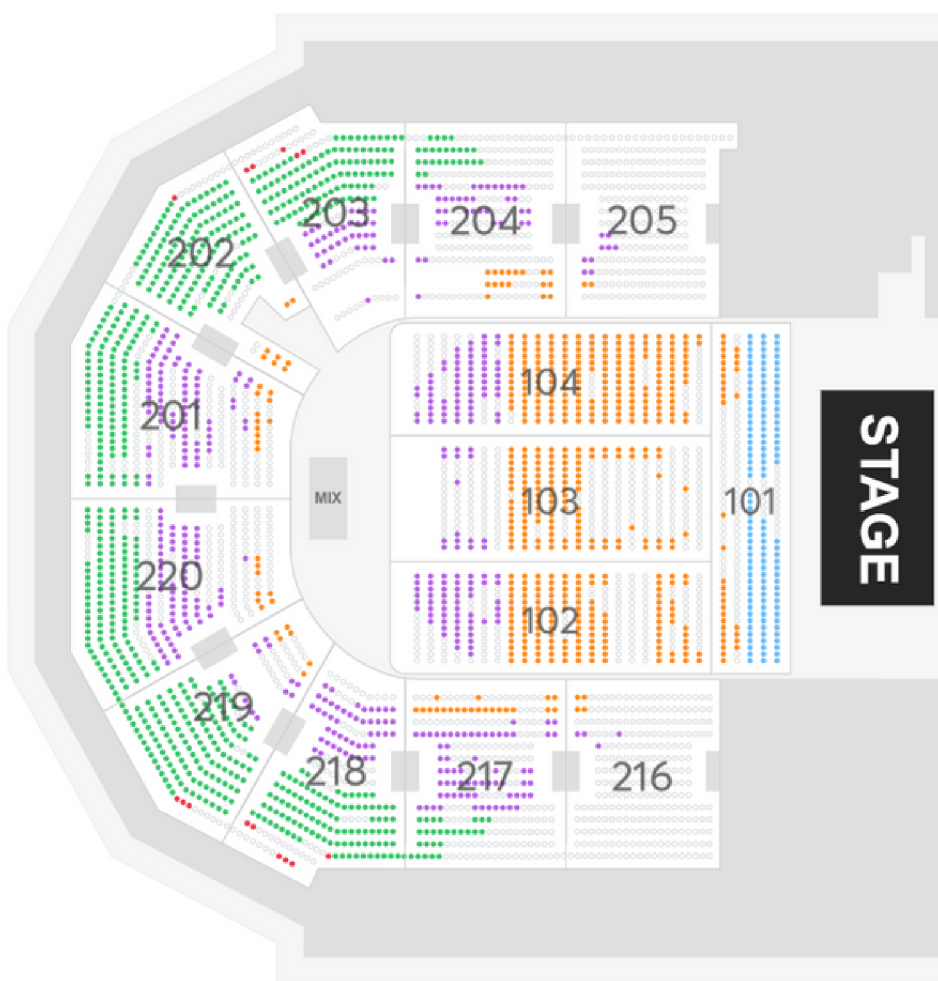

Celtic Woman
20
ANNIVERSARY TOUR
MAY 8 | **Findlay**
TOYOTA CENTER

**GROUPS OF 10+ SAVE
 10% Off Per Ticket!**

Group Ticket Prices

P1	●	\$177.75	\$161
P2	●	\$91.60	\$83.25
P3	●	\$75.75	\$69.25
P4	●	\$62.25	\$57
P5	●	\$52.25	\$48