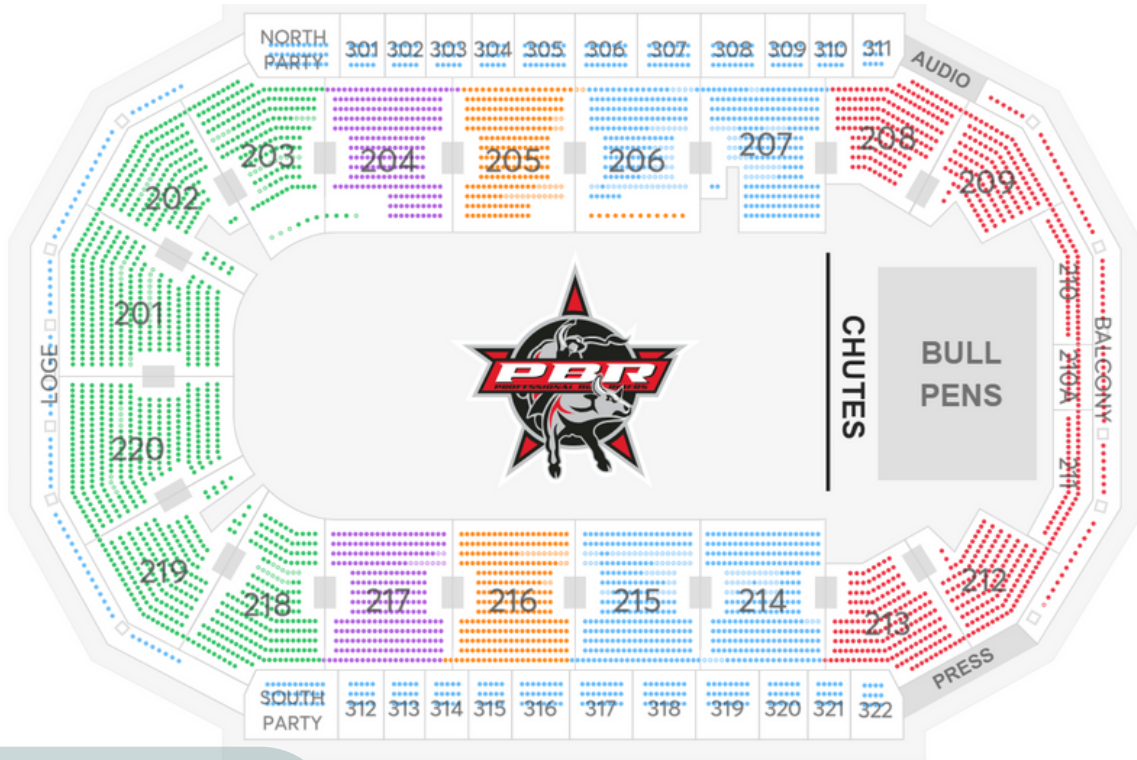

MILE HIGH PBR

Presented by

APRIL 12-13
7:30PM

PRESCOTT VALLEY, AZ

TICKETS from \$14*

*All seats \$5 more on day of event. Additional fees may apply.

GROUPS OF 10+ SAVE \$4 OFF PER TICKET!

Group Ticket Prices